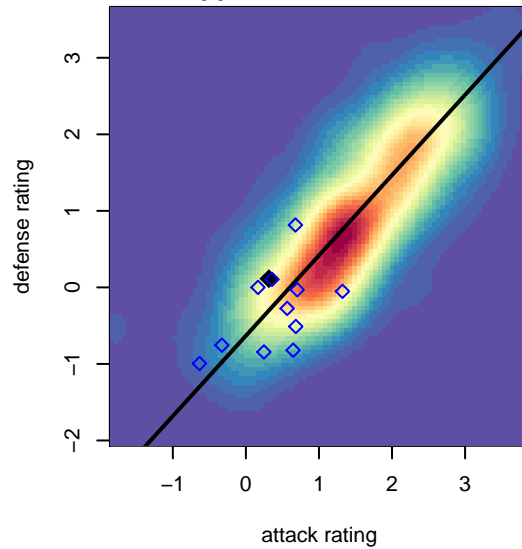

**attack and defense rating
relative to others at age
and all opponents in last 13 months**