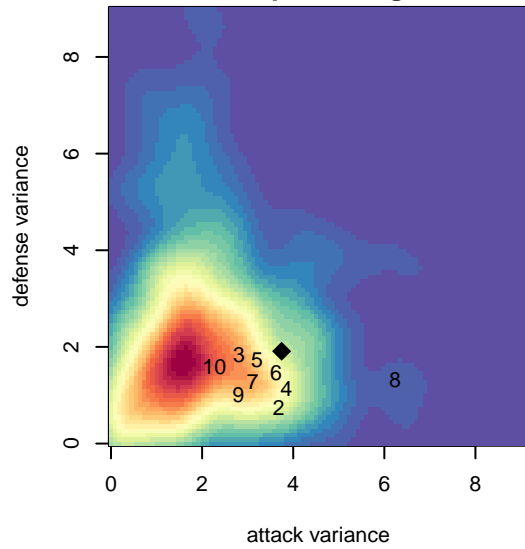

New Millenium FC Furia Azul B04

New Millenium FC
 Burlington, WA
 B04 total strength=861
 attack=1.37 defense=1.12
 fall league = PSPL Copa 1 – West U14
 spr league = Spr PSPL – '04 Copa 1 – West U1

alt names used:
 New Millenium FC – Furia Azul
 New Millenium FC – Furia Azul

Venues played:
 2017 PSPL Copa 1 – West U14
 2017 Spr PSPL – '04 Copa 1 – West U14

**attack and defense variance (black dot)
relative to other teams
and top 10 in region**

**attack and defense rating
relative to others at age
and all opponents in last 13 months**