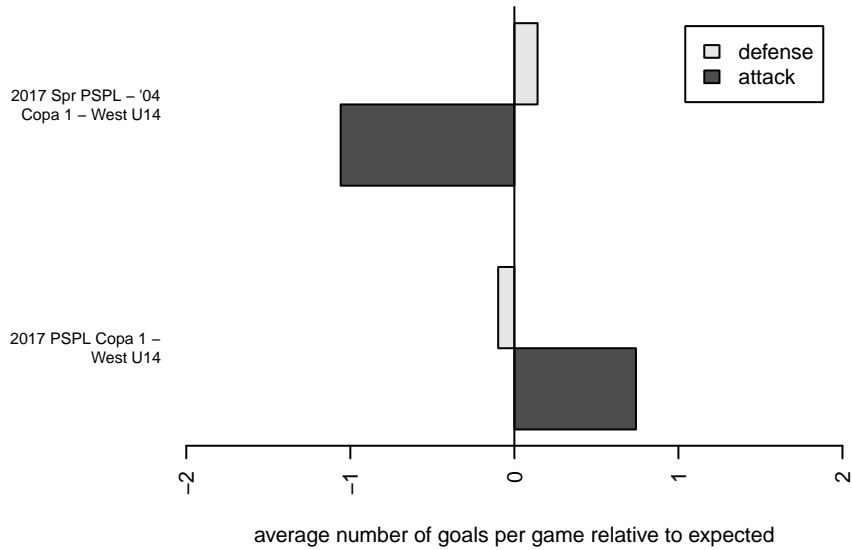

Performance relative to 13 month average