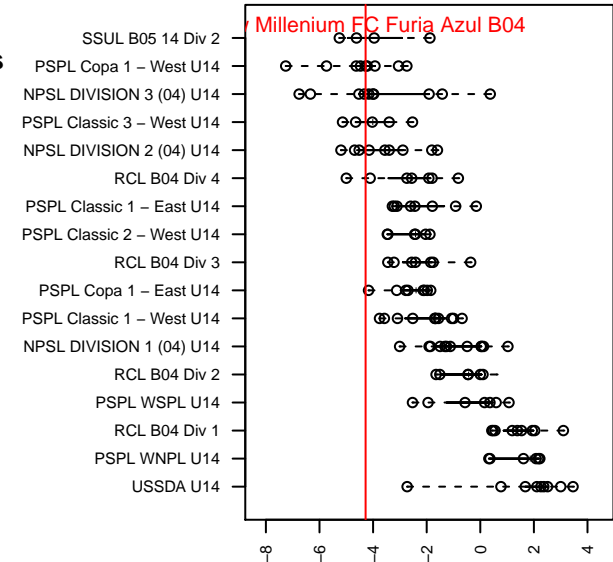

New Millenium FC Furia Azul B04

New Millenium FC
 Burlington, WA
 B04 total strength=861
 attack=1.37 defense=1.12
 fall league = PSPL Copa 1 – West U14
 spr league = Spr PSPL – '04 Copa 1 – West U1

alt names used:
 New Millenium FC – Furia Azul
 New Millenium FC – Furia Azul

Venues played:
 2017 PSPL Copa 1 – West U14
 2017 Spr PSPL – '04 Copa 1 – West U14

**attack and defense variance (black dot)
relative to other teams
and top 10 in region**

**attack and defense rating
relative to others at age
and all opponents in last 13 months**