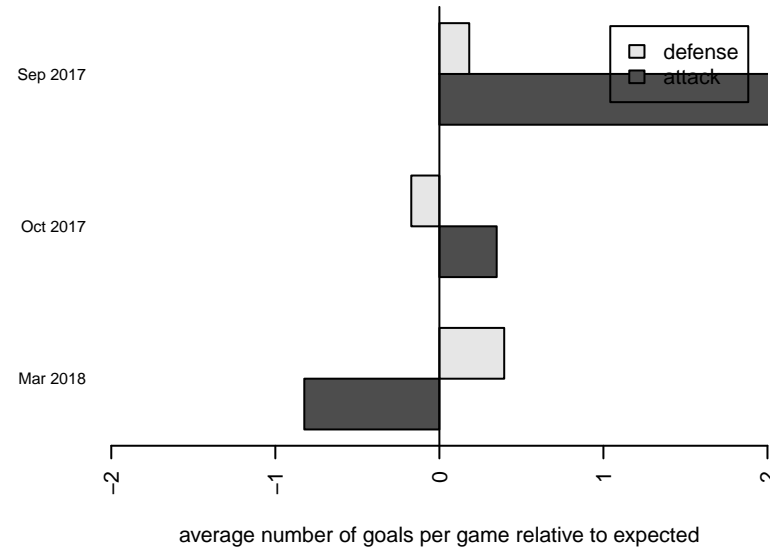

Performance relative to 13 month average