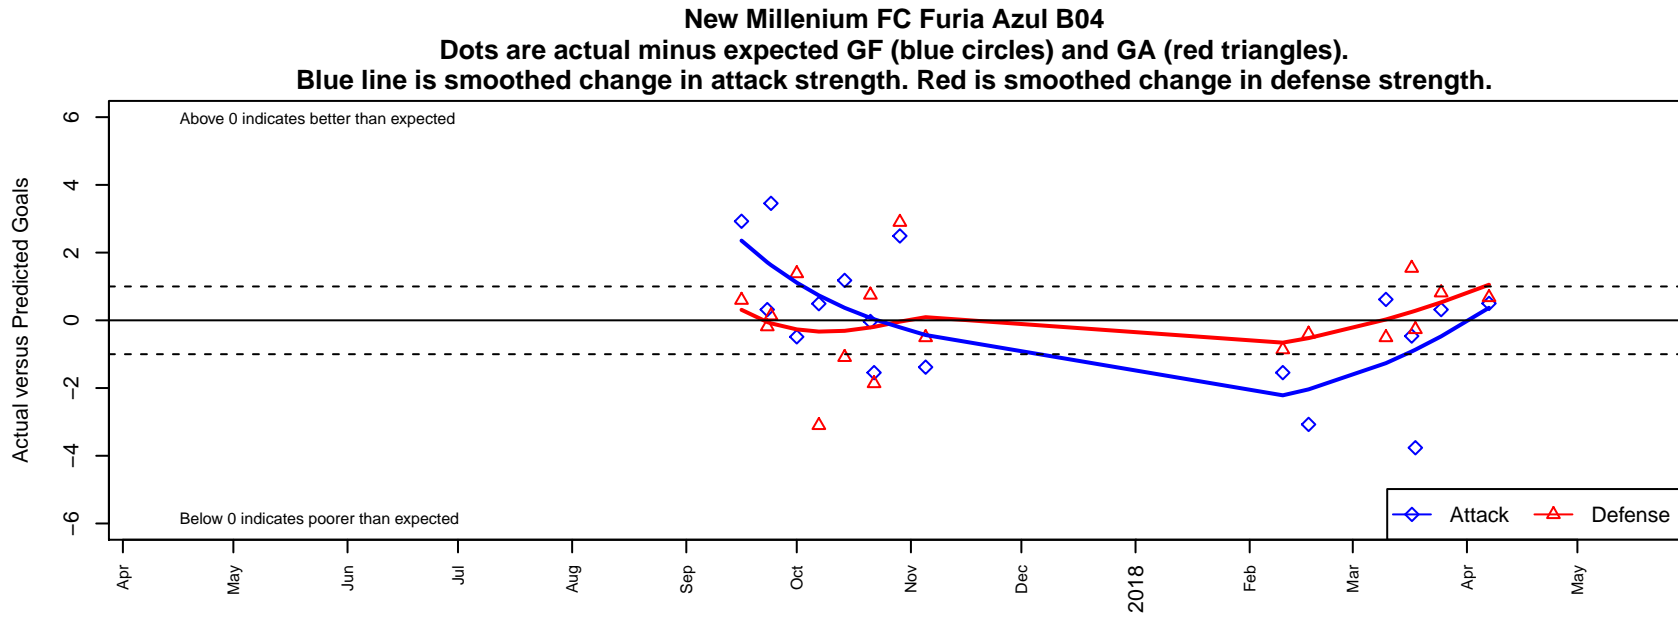

New Millenium FC Furia Azul B04

New Millenium FC
 Burlington, WA
 B04 total strength=861
 attack=1.37 defense=1.12
 fall league = PSPL Copa 1 – West U14
 spr league = Spr PSPL – '04 Copa 1 – West U1

alt names used:
 New Millenium FC – Furia Azul
 New Millenium FC – Furia Azul

Venues played:
 2017 PSPL Copa 1 – West U14
 2017 Spr PSPL – '04 Copa 1 – West U14

**attack and defense variance (black dot)
relative to other teams
and top 10 in region**

**attack and defense rating
relative to others at age
and all opponents in last 13 months**